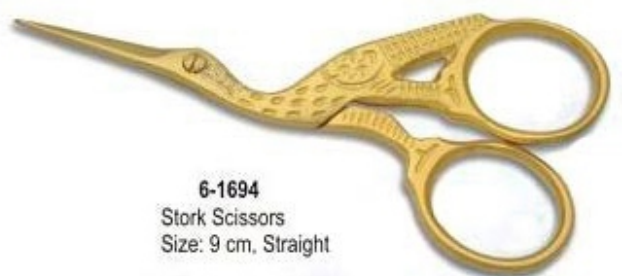

6-1678
Cuticle Scissors
Size: 9 cm, Curved

6-1683
Eye brow Scissors
Curved

6-1679
Eyebrow Scissors

6-1684
Eye brow Scissors
Straight

Embroidery And Fancy Scissors

6-1685
Stork Scissors
Size: 9 cm, Straight

6-1690
Butterfly Scissors
Size: 9 cm, Straight

6-1686
Ornate Angled
Toe Nail Scissors
Size: 10 cm

6-1691
Embroidery Scissors
Size: 9 cm, Straight

6-1687
Embroidery Scissors
Size: 9 cm, Straight

6-1692
Rabbit Scissors
Size: 9 cm, Straight

6-1688
Rooster Scissors
Size: 9 cm, Straight

6-1693
Filigree Embelishment
Scissors
Size: 9 cm, Straight

6-1689
Fine Scissors
Ornate Handle
Size: 10 cm, Straight

6-1694
Stork Scissors
Size: 9 cm, Straight