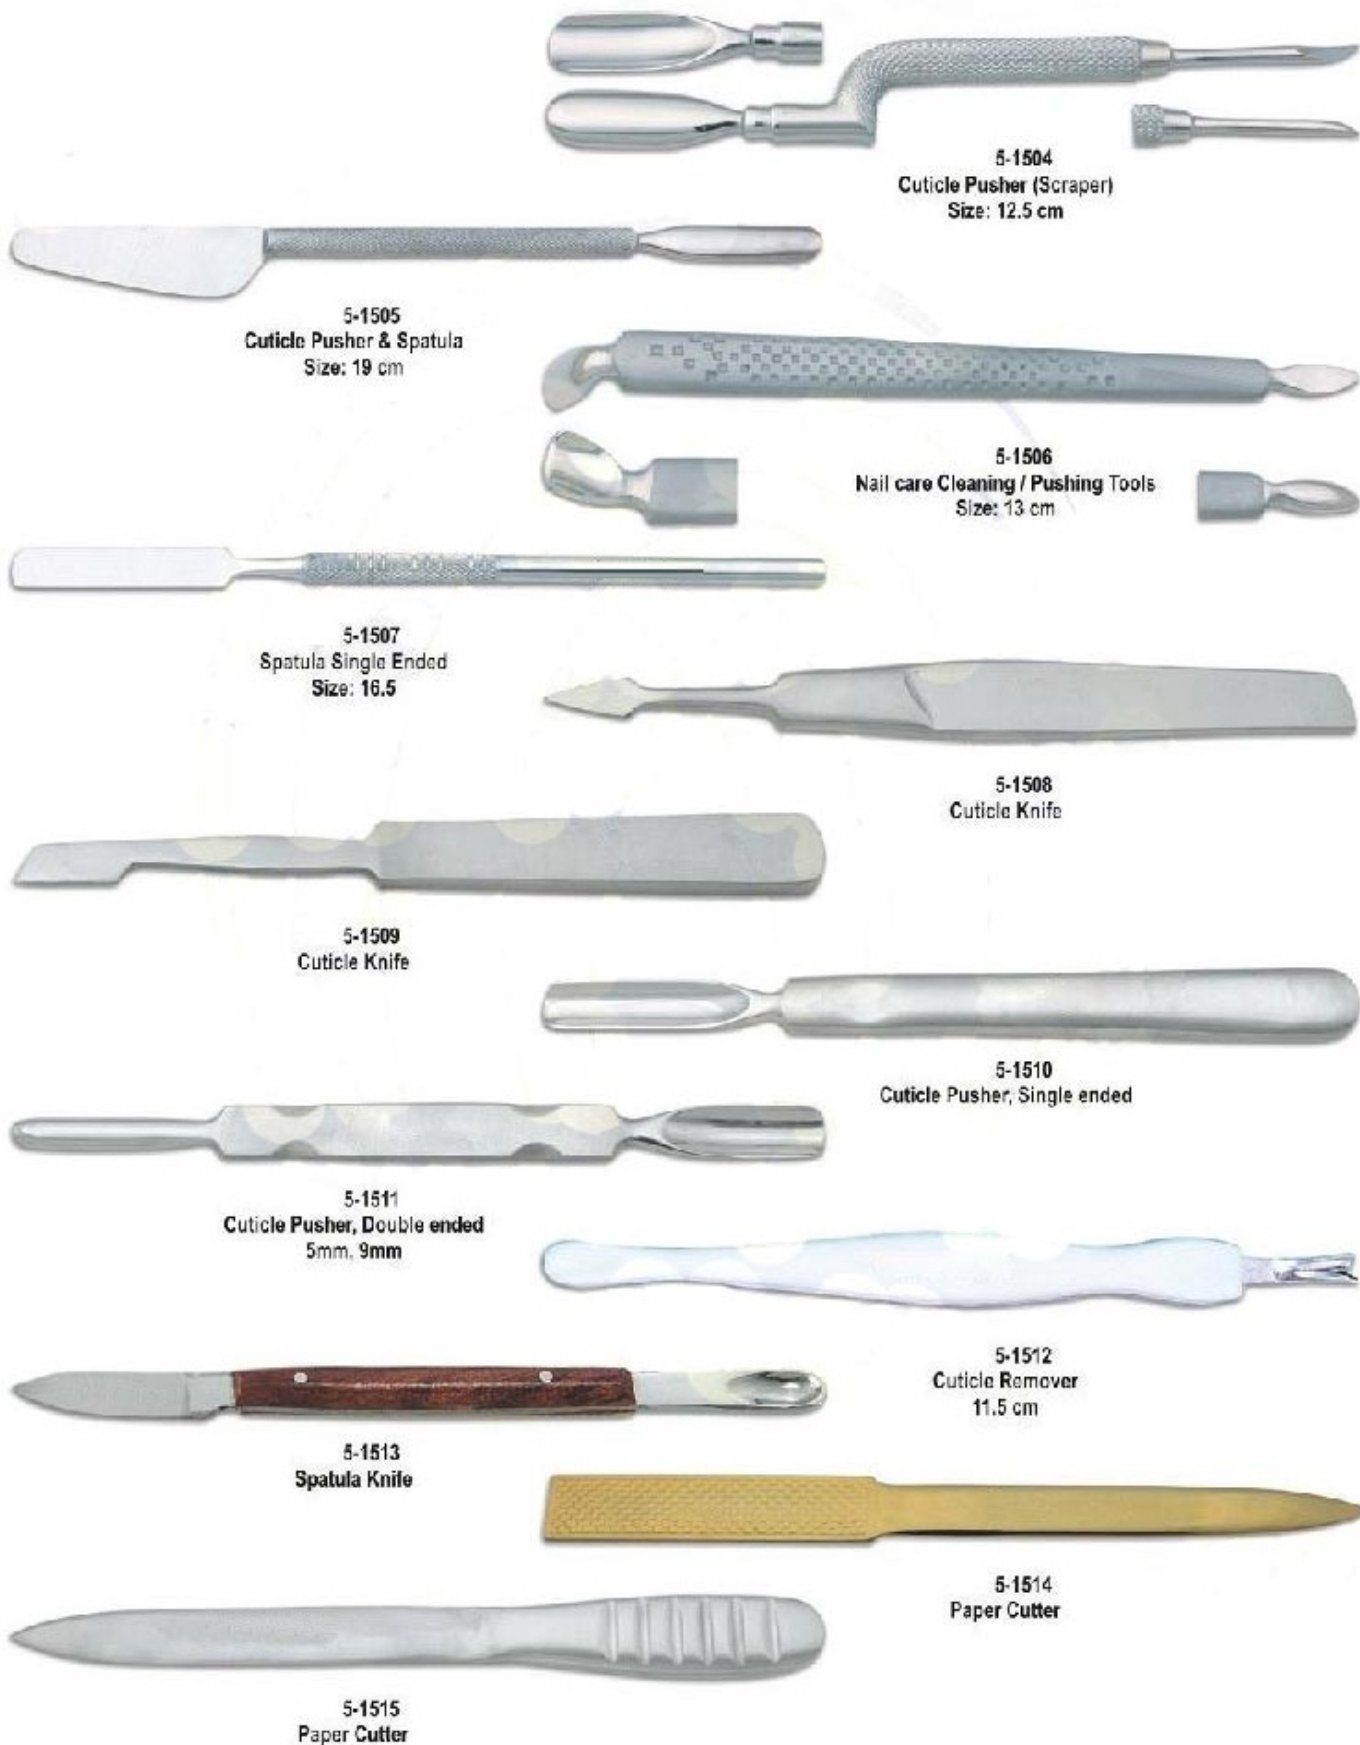

5-1494
Skin care tool

5-1495
Nail cleaning & nail file

5-1496
Manicure pick, single ended, half moon curve

5-1497
Nail file coarse

5-1498
Curette style nail cleaning tool

5-1499
Ingrown nail file

5-1500
Magical Nail Tool 7" Cuticle Pusher, Remover, Pinch Tweezers

5-1501
Pterygium Remover

5-1502
Pterygium remover 6"

5-1503

Nail & Cuticle Pushers, Files & Blackhead removers

Nail & Cuticle And Embroidery Scissors

6-1601
Nail Scissors
Size: 9 cm Curved

6-1602
Cuticle Scissors
Size: 6 cm Straight

6-1603
Arrow Point
Nail Scissors
Size: 9 cm Curved

6-1604
Arrow Point
Cuticle Scissors
Size: 8 cm Curved

6-1605
Safety Scissors
Size: 9.5 cm Straight

6-1606
Arrow Point
Cuticle Scissors
Size: 8 cm Curved