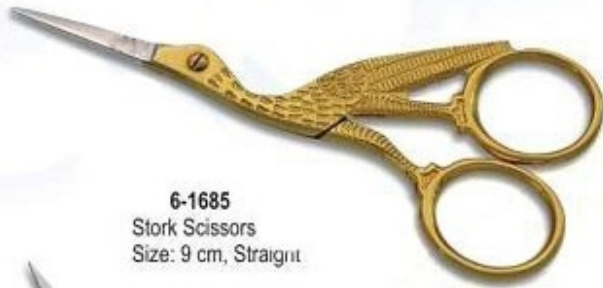

6-1676
Fine Pointed
Cuticle Scissors
Size: 9 cm, Straight

6-1681
Arrow Point
Cuticle Scissors
Size: 9 cm, Curved

6-1677
Arrow Point
Nail Scissors
Like Real Screw
Size: 9 cm, Curved

6-1682
Cuticle Scissors
Size: 9 cm, Curved

6-1678
Cuticle Scissors
Size: 9 cm, Curved

6-1683
Eye brow Scissors
Curved

6-1679
Eyebrow Scissors

6-1684
Eye brow Scissors
Straight

Embroidery And Fancy Scissors

6-1685
Stork Scissors
Size: 9 cm, Straight

6-1690
Butterfly Scissors
Size: 9 cm, Straight

6-1686
Ornate Angled
Toe Nail Scissors
Size: 10 cm

6-1691
Embroidery Scissors
Size: 9 cm, Straight

6-1687
Embroidery Scissors
Size: 9 cm, Straight

6-1692
Rabbit Scissors
Size: 9 cm, Straight