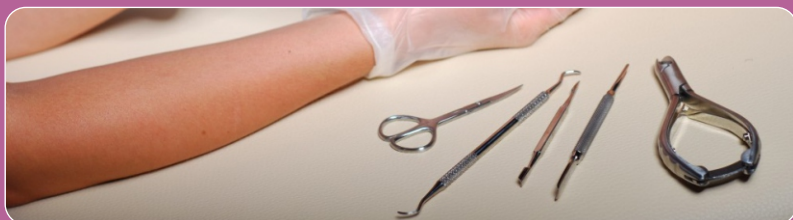

Professional Cuticle Corner Cutters & Ingrown Nippers