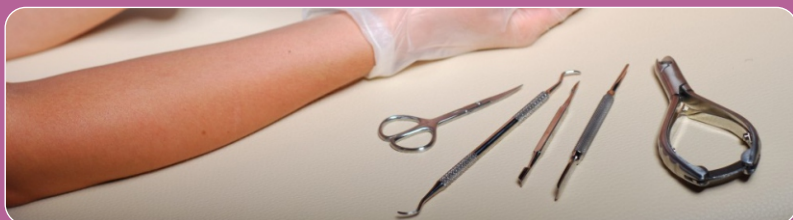

Professional Toe Nail Nippers