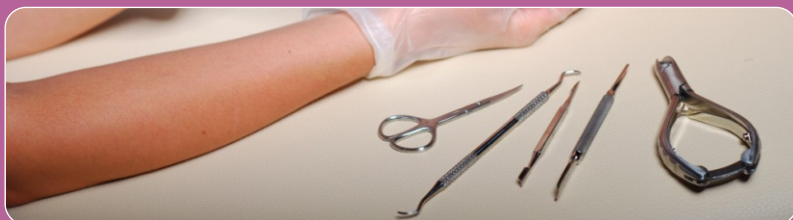

Nail Slicer Tip Cutters