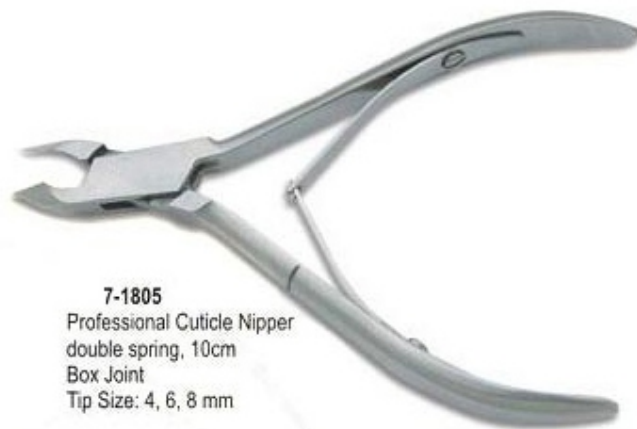

6-1697
Arrow point, Cuticle
Scissors long Blade
Size: 9.5 cm, Straight

6-1702
Arrow point, Cuticle
Scissors long Blade
Size: 9.5 cm, Straight

6-1698
Arrow point, Cuticle
Scissors long Blade
Size: 9.5 cm, Straight

6-1703
Cuticle Scissors
Size: 9 cm, Curved

6-1699
Nail Scissors
Size: 9 cm, Straight

6-1704
Nail Scissors
Size: 9 cm, Curved

Professional Cuticle Nippers

7-1801
Professional Cuticle Nipper
double spring, 11cm
Box Joint
Tip Size: 4, 6, 8 mm

7-1805
Professional Cuticle Nipper
double spring, 10cm
Box Joint
Tip Size: 4, 6, 8 mm

7-1802
Professional Cuticle Nipper
double spring, 10cm
Lap Joint
Tip Size: 4, 6, 8 mm

7-1806
Professional Cuticle Nipper
double spring, 10cm
Box Joint
Tip Size: 4, 6, 8 mm