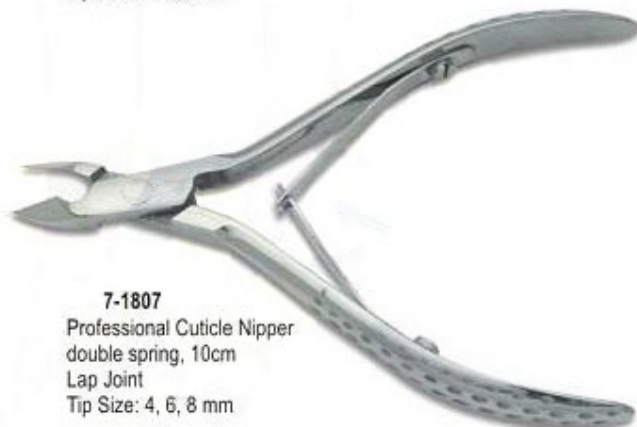

6-1703
Cuticle Scissors
Size: 9 cm, Curved

6-1699
Nail Scissors
Size: 9 cm, Straight

6-1704
Nail Scissors
Size: 9 cm, Curved

Professional Cuticle Nippers

7-1801
Professional Cuticle Nipper
double spring, 11cm
Box Joint
Tip Size: 4, 6, 8 mm

7-1805
Professional Cuticle Nipper
double spring, 10cm
Box Joint
Tip Size: 4, 6, 8 mm

7-1802
Professional Cuticle Nipper
double spring, 10cm
Lap Joint
Tip Size: 4, 6, 8 mm

7-1806
Professional Cuticle Nipper
double spring, 10cm
Box Joint
Tip Size: 4, 6, 8 mm

7-1803
Professional Cuticle Nipper
double spring, 10cm
Lap Joint
Tip Size: 4, 6, 8 mm

7-1807
Professional Cuticle Nipper
double spring, 10cm
Lap Joint
Tip Size: 4, 6, 8 mm

7-1804
Cuticle Nipper Square handle
10cm, Box Joint
Tip Size: 4, 6, 8 mm