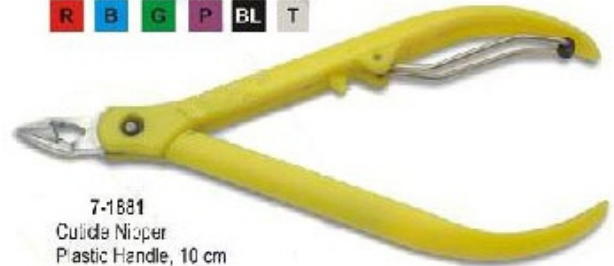

7-1881
Cuticle Nipper
Plastic Handle, 10 cm
Lap Joint
Tip Size: 4, 6, 8 mm