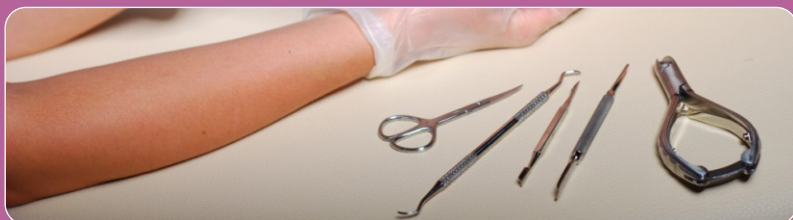

Professional Cuticle Nippers