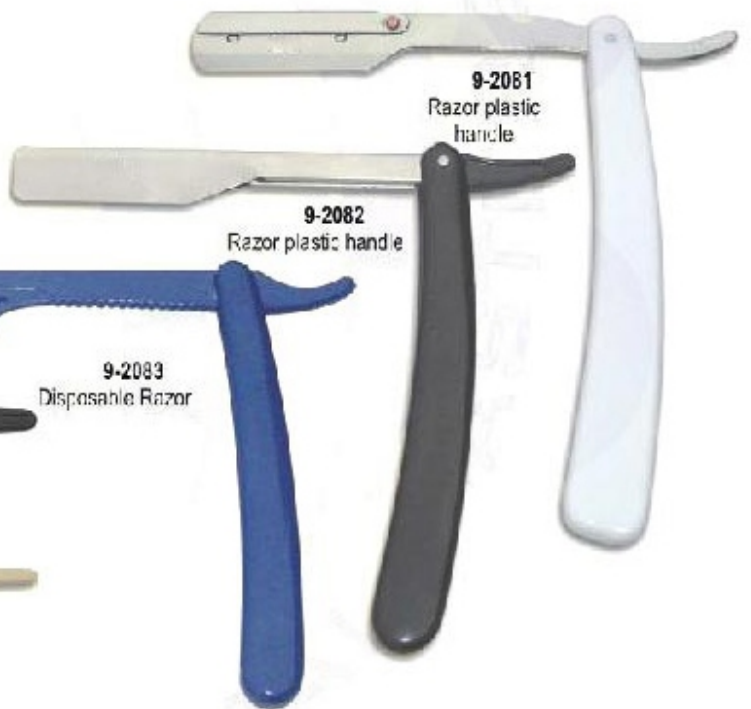

Barber Razors And Accessories

9-2076
Razor plastic handle
with disposable blade

9-2077
Razor plastic handle
with disposable blade

9-2078
Razor Stainless steel
with disposable blade

9-2079
Razor plastic handle
with disposable blade

9-2084
Hair Shaper

9-2085
Hair Shaper

9-2086
Hair color Brush

9-2087
Shaving Cup

9-2088
Shaving Cup

9-2089
Shaving Cup

9-2080
Hair shaper
stainless steel
(satin Finish)

9-2081
Razor plastic
handle

9-2082
Razor plastic handle

9-2083
Disposable Razor

9-2090
Leather sharpener

9-2091
Leather sharpener

Household & Taylor Scissors

9-2092
Tailor Scissors
Size: 7", 8", 9", 10", 11", 12"

9-2093
Rent Trimmer Shears
Size: 7", 8"